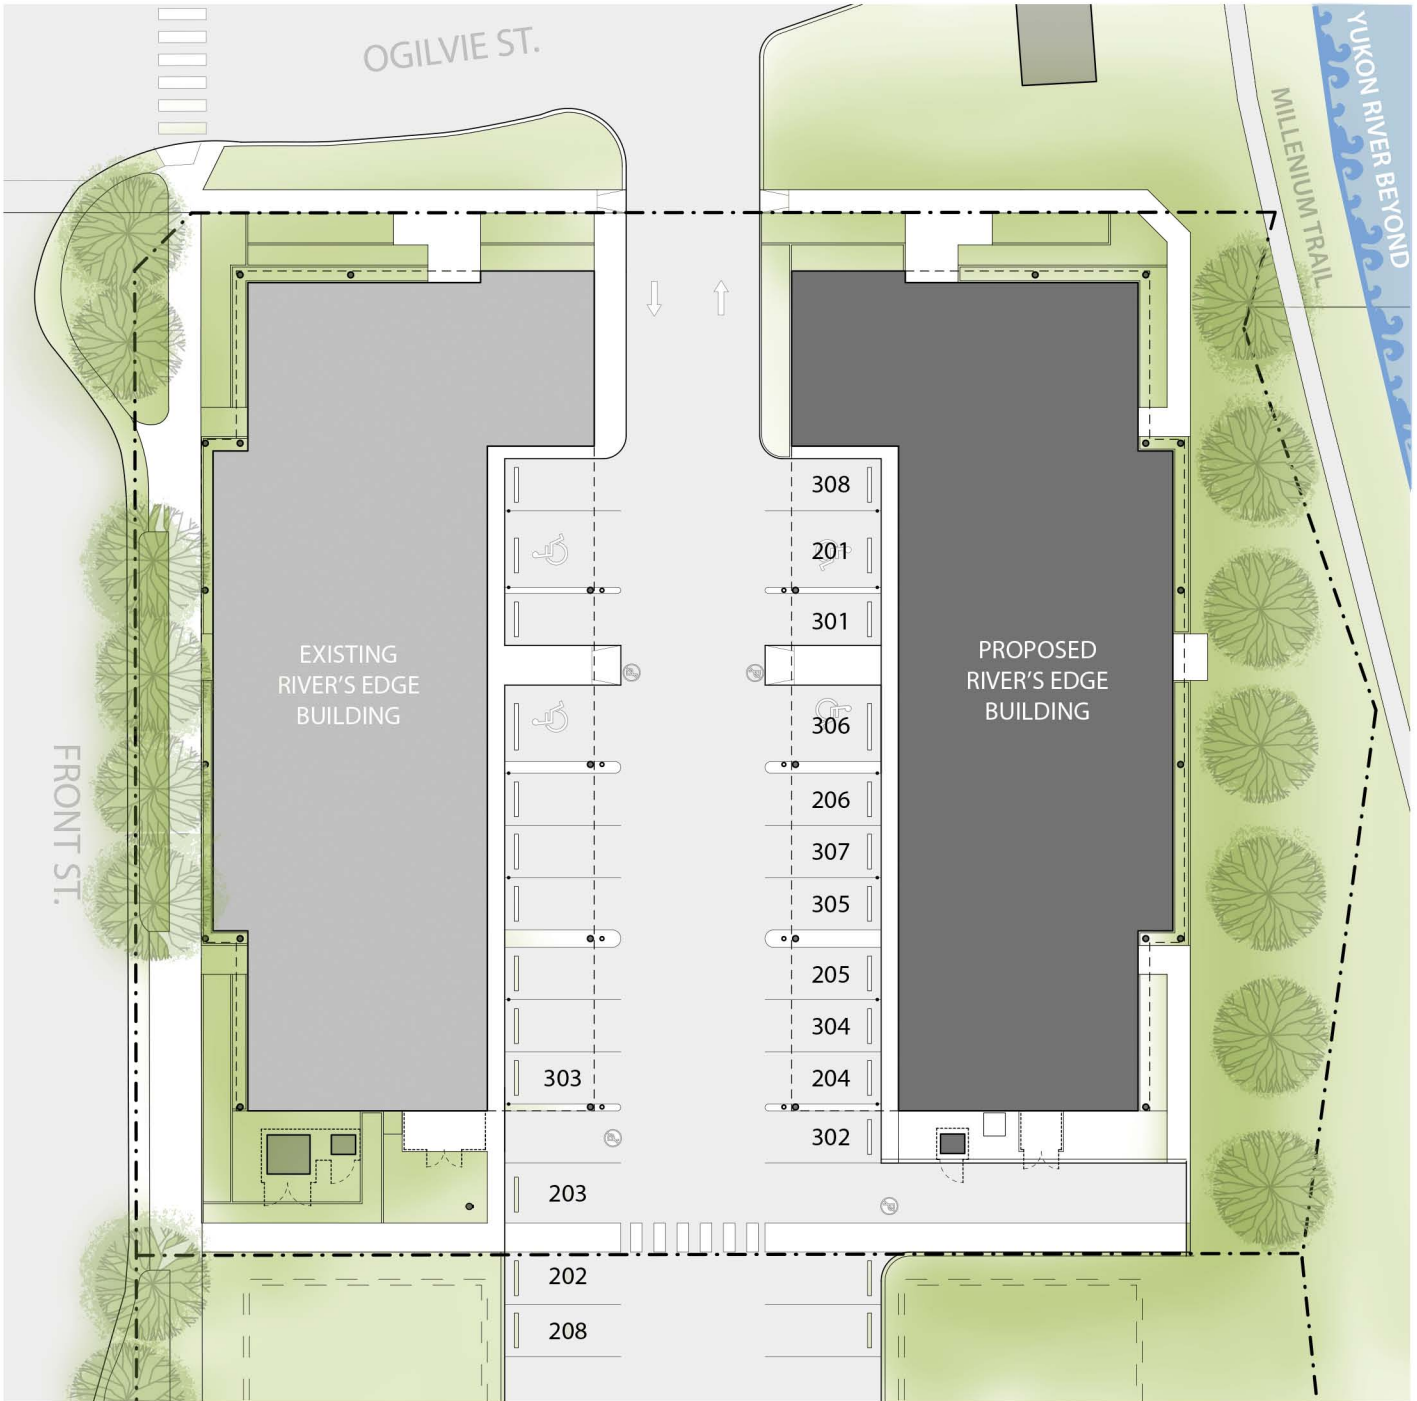

PARKING

RIVER'S EDGE

the developer reserves the right to make substitutions and modifications and to change the size, area, locations, colours, layouts, material, ceiling heights, features, and other specifications. furniture, furnishings and other design features may not be included.